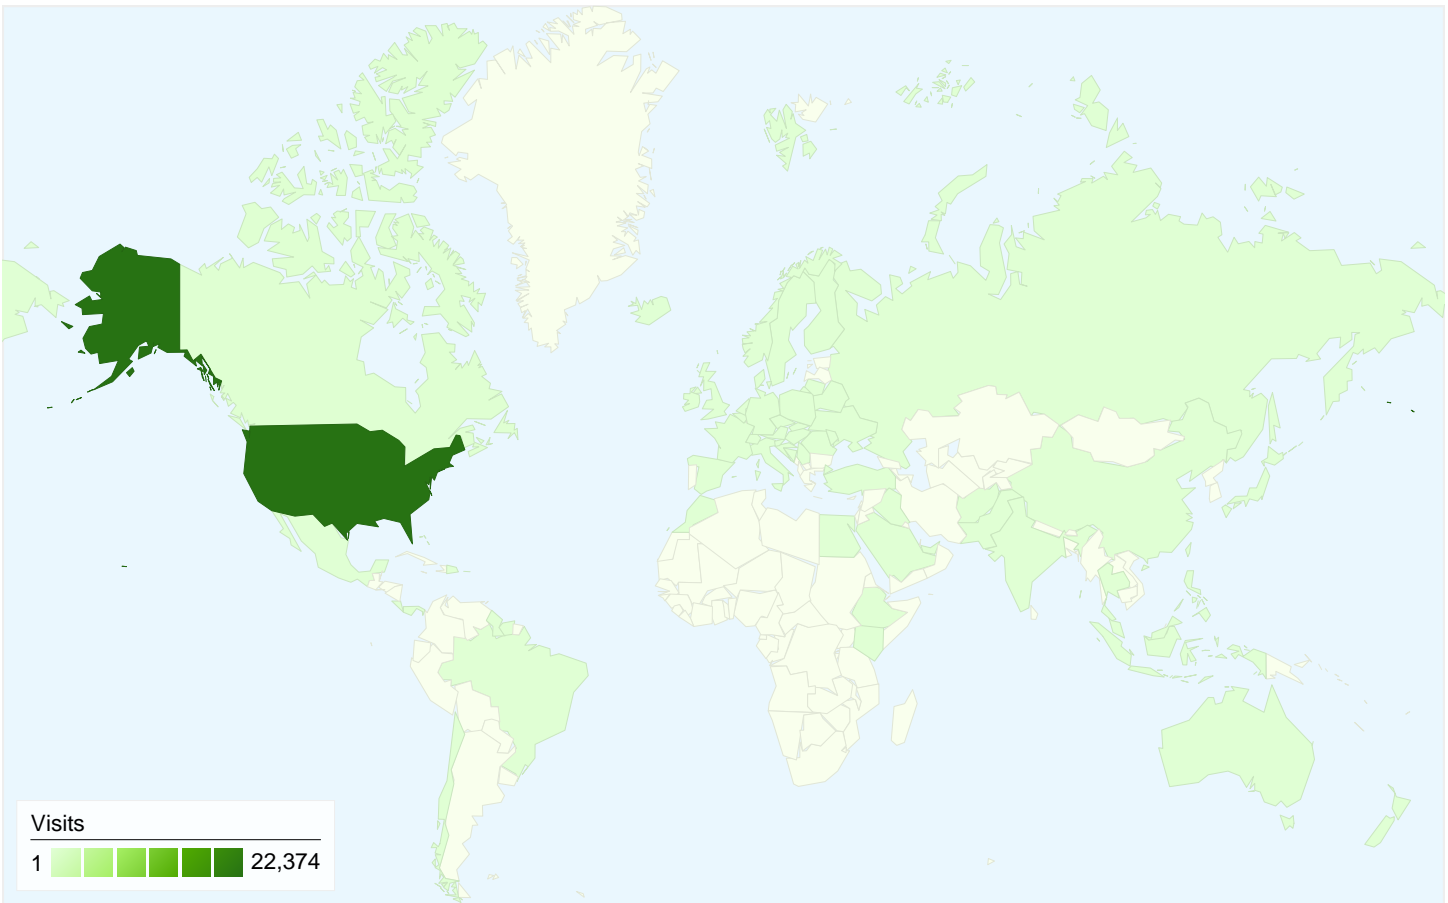

Site Usage

22,909 Visits

35.10% Bounce Rate

124,504 Pageviews

00:03:46 Avg. Time on Site

5.43 Pages/Visit

66.32% % New Visits

Visitors Overview

Visitors
15,216

Map Overlay

Traffic Sources Overview

- **Search Engines**
13,462.00 (58.76%)
- **Referring Sites**
4,842.00 (21.14%)
- **Direct Traffic**
4,605.00 (20.10%)

15,216 people visited this site

 **22,909** Visits

Traffic Sources Overview

Nov 21, 2008 - May 25, 2010

Comparing to: Site

All traffic sources sent a total of 22,909 visits

■ Search Engines	13,462.00 (58.76%)
■ Referring Sites	4,842.00 (21.14%)
■ Direct Traffic	4,605.00 (20.10%)

22,909 visits came from 67 countries/territories

Site Usage

Country/Territory	Visits	Pages/Visit	Avg. Time on Site	% New Visits	Bounce Rate
Visits 22,909 % of Site Total: 100.00%	Pages/Visit 5.43 Site Avg: 5.43 (0.00%)	Avg. Time on Site 00:03:46 Site Avg: 00:03:46 (0.00%)	% New Visits 66.38% Site Avg: 66.32% (0.08%)	Bounce Rate 35.10% Site Avg: 35.10% (0.00%)	
United States	22,374	5.48	00:03:48	65.90%	34.63%
Canada	173	4.16	00:02:19	83.24%	38.73%
(not set)	66	6.30	00:05:27	69.70%	28.79%
China	56	1.00	00:00:00	100.00%	100.00%
United Kingdom	32	1.84	00:00:21	93.75%	71.88%
India	19	2.11	00:01:19	94.74%	52.63%
Germany	18	2.17	00:00:35	94.44%	66.67%
Australia	18	6.00	00:02:51	83.33%	33.33%
Philippines	13	1.46	00:00:37	92.31%	61.54%