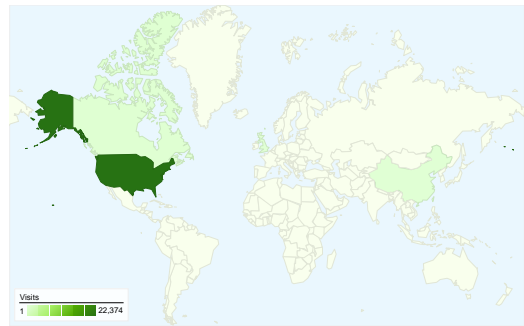

Site Usage

22,909 Visits

35.10% Bounce Rate

124,504 Pageviews

00:03:46 Avg. Time on Site

5.43 Pages/Visit

66.32% % New Visits

Visitors Overview

Visitors
15,216

Map Overlay

Traffic Sources Overview

- **Search Engines**
13,462.00 (58.76%)
- **Referring Sites**
4,842.00 (21.14%)
- **Direct Traffic**
4,605.00 (20.10%)

15,216 people visited this site

 **22,909** Visits

Traffic Sources Overview

Nov 21, 2008 - May 25, 2010

Comparing to: Site

All traffic sources sent a total of 22,909 visits

■ Search Engines	13,462.00 (58.76%)
■ Referring Sites	4,842.00 (21.14%)
■ Direct Traffic	4,605.00 (20.10%)

22,909 visits came from 67 countries/territories

Site Usage

Country/Territory	Visits	Pages/Visit	Avg. Time on Site	% New Visits	Bounce Rate
Visits 22,909 % of Site Total: 100.00%	Pages/Visit 5.43 Site Avg: 5.43 (0.00%)	Avg. Time on Site 00:03:46 Site Avg: 00:03:46 (0.00%)	% New Visits 66.38% Site Avg: 66.32% (0.08%)	Bounce Rate 35.10% Site Avg: 35.10% (0.00%)	
United States	22,374	5.48	00:03:48	65.90%	34.63%
Canada	173	4.16	00:02:19	83.24%	38.73%
(not set)	66	6.30	00:05:27	69.70%	28.79%
China	56	1.00	00:00:00	100.00%	100.00%
United Kingdom	32	1.84	00:00:21	93.75%	71.88%
India	19	2.11	00:01:19	94.74%	52.63%
Germany	18	2.17	00:00:35	94.44%	66.67%
Australia	18	6.00	00:02:51	83.33%	33.33%
Philippines	13	1.46	00:00:37	92.31%	61.54%