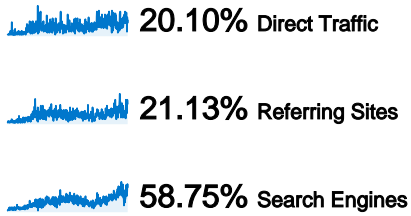

Site Usage

22,909 Visits

35.10% Bounce Rate

124,504 Pageviews

00:03:46 Avg. Time on Site

5.43 Pages/Visit

66.32% % New Visits

Visitors Overview

 **15,216** Absolute Unique Visitors

 **124,504** Pageviews

 **5.43** Average Pageviews

 **00:03:46** Time on Site

 **35.10%** Bounce Rate

 **66.32%** New Visits

Technical Profile

Browser	Visits	% visits	Connection Speed	Visits	% visits
Internet Explorer	17,126	74.76%	Cable	9,897	43.20%
Firefox	3,843	16.78%	DSL	5,925	25.86%
Safari	1,278	5.58%	Unknown	3,704	16.17%
Chrome	426	1.86%	T1	2,452	10.70%
Opera	130	0.57%	Dialup	668	2.92%

Traffic Sources Overview

Nov 21, 2008 - May 25, 2010

Comparing to: Site

All traffic sources sent a total of 22,909 visits

■ Search Engines	13,462.00 (58.76%)
■ Referring Sites	4,842.00 (21.14%)
■ Direct Traffic	4,605.00 (20.10%)

22,909 visits came from 67 countries/territories

Site Usage

Country/Territory	Visits	Pages/Visit	Avg. Time on Site	% New Visits	Bounce Rate
Visits 22,909 % of Site Total: 100.00%	Pages/Visit 5.43 Site Avg: 5.43 (0.00%)	Avg. Time on Site 00:03:46 Site Avg: 00:03:46 (0.00%)	% New Visits 66.38% Site Avg: 66.32% (0.08%)	Bounce Rate 35.10% Site Avg: 35.10% (0.00%)	
United States	22,374	5.48	00:03:48	65.90%	34.63%
Canada	173	4.16	00:02:19	83.24%	38.73%
(not set)	66	6.30	00:05:27	69.70%	28.79%
China	56	1.00	00:00:00	100.00%	100.00%
United Kingdom	32	1.84	00:00:21	93.75%	71.88%
India	19	2.11	00:01:19	94.74%	52.63%
Germany	18	2.17	00:00:35	94.44%	66.67%
Australia	18	6.00	00:02:51	83.33%	33.33%
Philippines	13	1.46	00:00:37	92.31%	61.54%